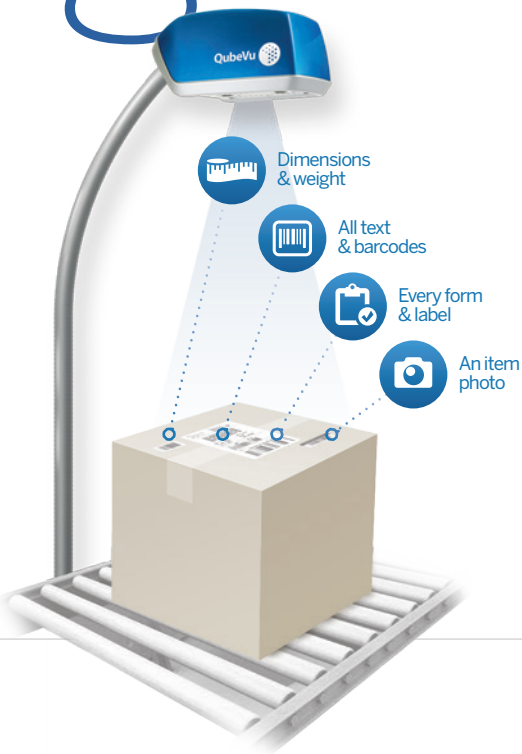

Big vs. Big Idea.

Really fast and accurate dimensioning and OCR technology tends to be big, complicated, or expensive. Or worse: all of the above. Until now.

QubeVu™ Dimensioning-Plus:
Packed with smarts, not belts and gears.

QubeVu instantly captures dimensions, weight, text and barcodes from just about anything – in a compact design that's cost-effective and capable enough to use anywhere, from busy shipping depots to remote retail locations. See the big ways QubeVu can help you at www.postea.com/qubevu.